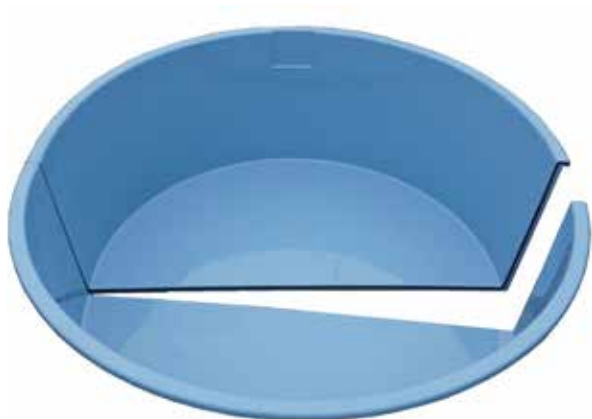

POOL KORIKS 11 000 L

The pool is transported in two parts.